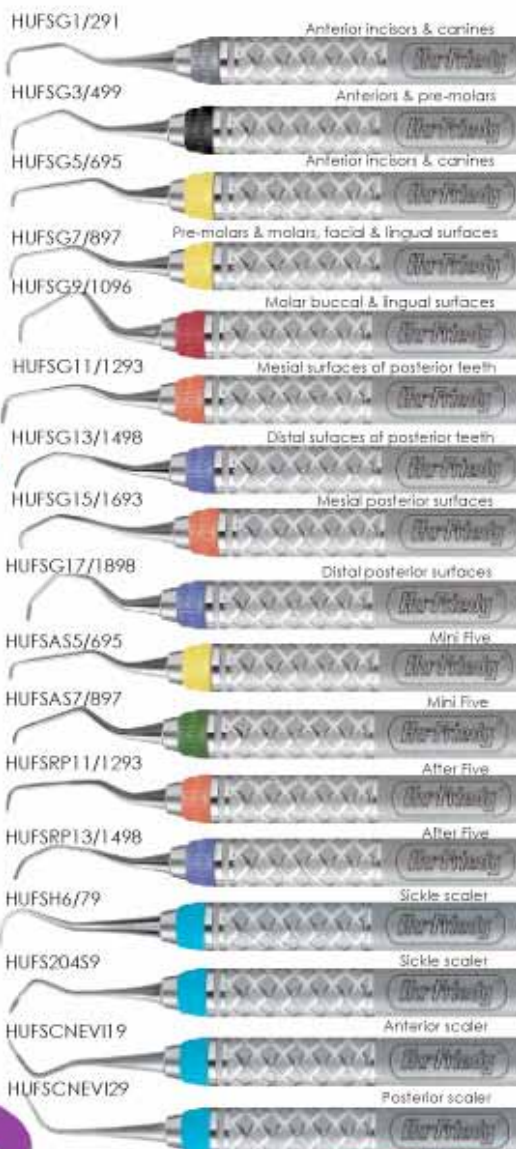

Call Centre:
0860 100 200

Consumables Mailer June - August 2011

EverEdge® Technology is unlike anything you've experienced before.

Superior stainless steel alloy scalers & curettes
that **stay sharper longer**

Less frequent sharpening, less hand fatigue, &
greater comfort throughout the day.

- **Standard Gracey Curettes** are area specific to allow for deep scaling, root planing & periodontal debridement
- Offset blade provides a perfect working angulation for the tooth surface which means only the lower cutting edge of each blade is used.

Gracey Curette #1/2
Gracey Curette #3/4
Gracey Curette #5/6
Gracey Curette #7/8
Gracey Curette #9/10
Gracey Curette #11/12
Gracey Curette #13/14
Gracey Curette #15/16
Gracey Curette #17/18

New

- **Mini Five Curettes** are designed to reach into deep periodontal pockets & root surfaces of 5mm or more & the **After Five Curette** also allows for better clearance around the crown
- The blade is reduced for better adaptation in narrow pockets & furcations
- The blade is 10% thinner than the standard Gracey to ease gingival insertions & reduce tissue distention

Gracey Curette Mini Five #5/6 #9
Gracey Curette Mini Five #7/8 #9
Gracey Curette After Five #11/12 #9
Gracey Curette After Five #13/14 #9

- **Sickle Scalers** are designed for the removal of supragingival calculus

Sickle Scaler #6/7
Sickle Scaler Fine #2045
Nev® 1 Anterior Scaler
Nev® 2 Posterior Scaler

everedge
TECHNOLOGY

R399.95 ea

incl VAT

Hu-Friedy